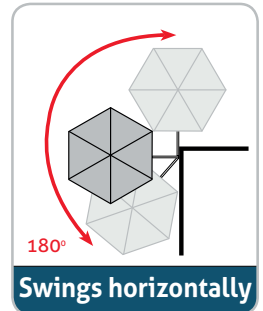

UNIQUE FEATURES - SU3